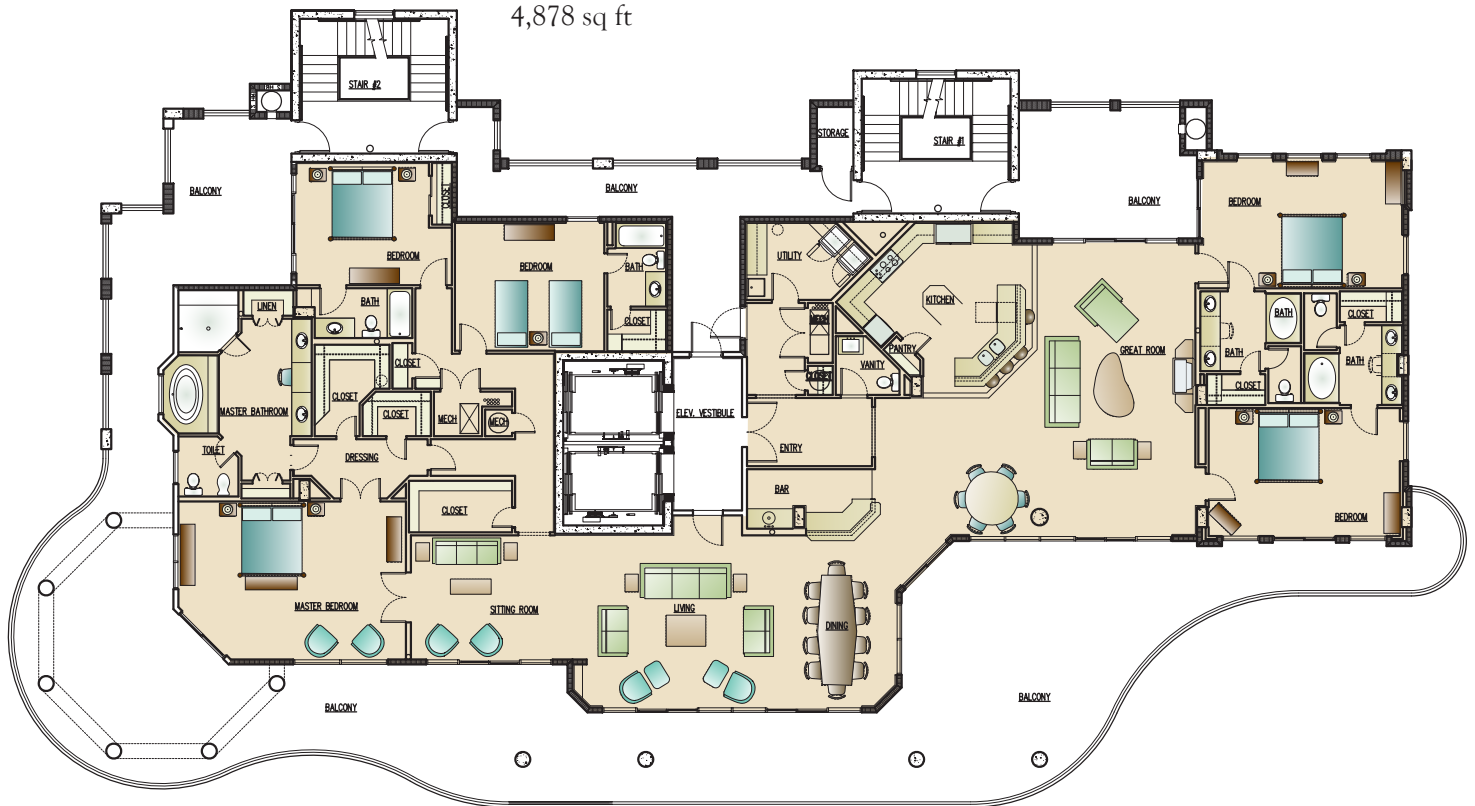

WEST TOWER PENTHOUSE PLAN 4,878 sq ft

136' wide

GULF OF MEXICO